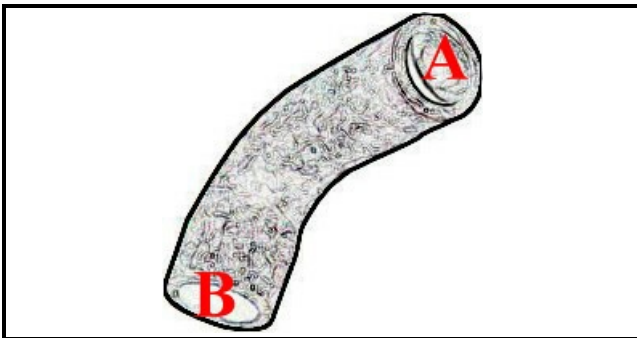

2108510

SUCTION SLEEVE

Date: 25-12-2024

ORIGINAL
OSP
SPARE PARTS**Technical data**

DEPTH MM	L=230mm
MINIMUM INTERNAL DIAMETER mm	A=25mm
MAXIMUM INTERNAL DIAMETER mm	B=25mm

Manufacturer code

ELECTROLUX PROFESSIONAL S.P.A.