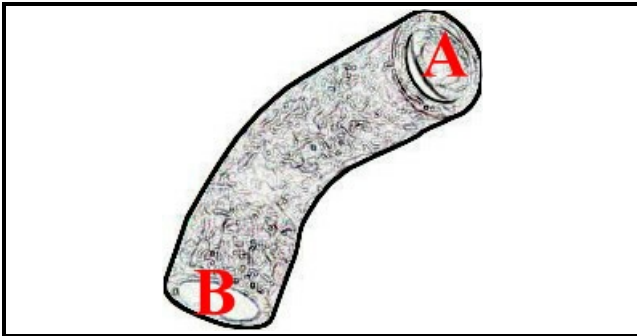

# SUCTION SLEEVE

Date: 18-04-2025

ORIGINAL  
**OSP**  
SPARE PARTS

## Technical data

|                              |         |
|------------------------------|---------|
| DEPTH MM                     | L=230mm |
| MINIMUM INTERNAL DIAMETER mm | A=25mm  |
| MAXIMUM INTERNAL DIAMETER mm | B=25mm  |