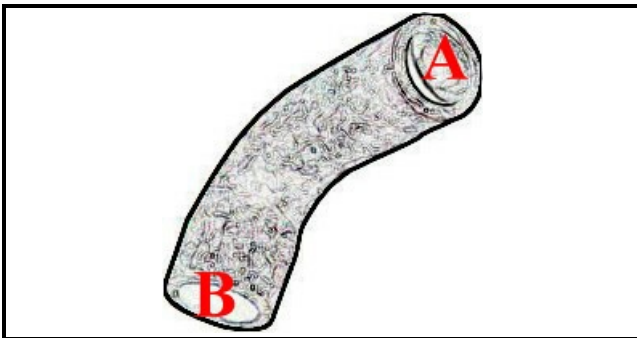

2108510

SUCTION SLEEVE

Date: 19-09-2024

ORIGINAL
OSP
SPARE PARTS**Technical data**

DEPTH MM	L=230mm
MINIMUM INTERNAL DIAMETER mm	A=25mm
MAXIMUM INTERNAL DIAMETER mm	B=25mm

Manufacturer code

ELECTROLUX PROFESSIONAL S.P.A.