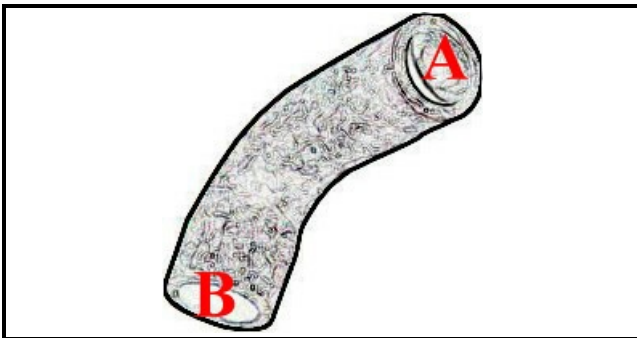

2108510

SUCTION SLEEVE

Date: 23-11-2024

ORIGINAL
OSP
SPARE PARTS**Technical data**

DEPTH MM	L=230mm
MINIMUM INTERNAL DIAMETER mm	A=25mm
MAXIMUM INTERNAL DIAMETER mm	B=25mm

Manufacturer code

ELECTROLUX PROFESSIONAL S.P.A.