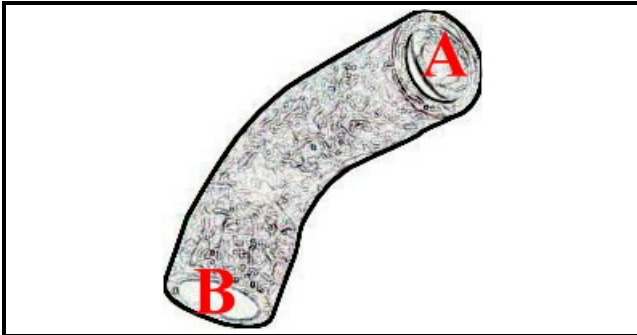

2108510

SUCTION SLEEVE

Date: 12-11-2024

ORIGINAL
OSP
SPARE PARTS**Technical data**

DEPTH MM	L=230mm
MINIMUM INTERNAL DIAMETER mm	A=25mm
MAXIMUM INTERNAL DIAMETER mm	B=25mm

Manufacturer code

ELECTROLUX PROFESSIONAL S.P.A.