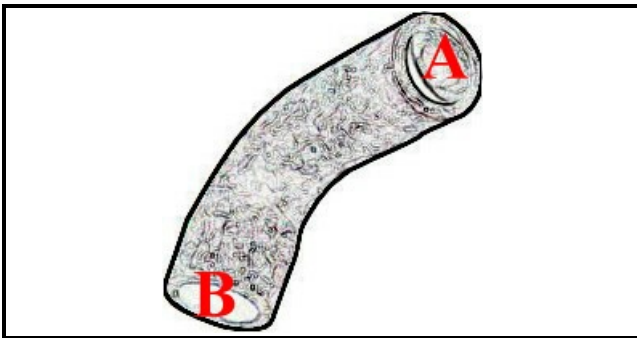

# SLEEVE

Date: 07-04-2025

ORIGINAL  
**OSP**  
SPARE PARTS

## Technical data

MINIMUM INTERNAL DIAMETER mm	A=45mm
MAXIMUM INTERNAL DIAMETER mm	B=48mm