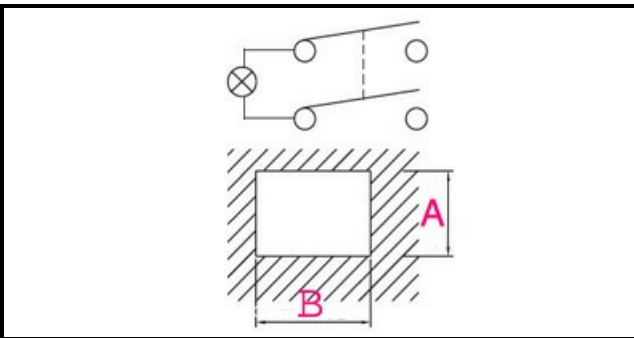

1105464

TAP SWITCH BLUE

Date: 23-11-2024

ORIGINAL
OSP
SPARE PARTS**Technical data**

DEPTH MM	B=28mm
WIDTH MM	A=22mm
NUMBER OF POLES	POLI/POLES=4
NUMBER OF POSITIONS	0-1
COLOR	BLU/BLE
VOLT	230V

Manufacturer code