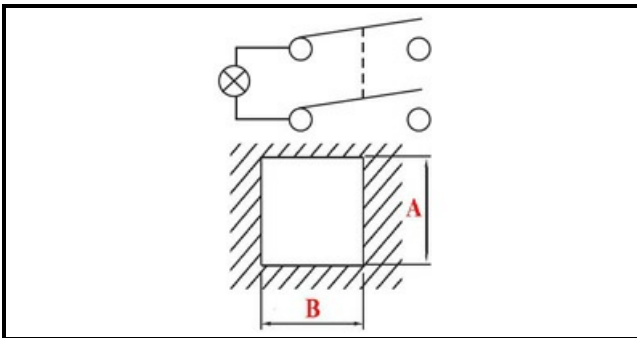

Technical data

NUMBER OF POLES	POLI/POLES=4