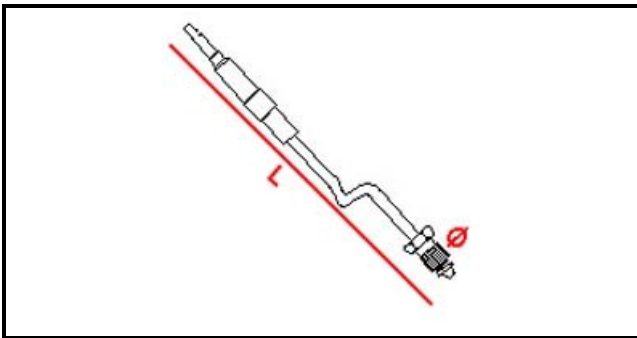

4101047

THERMOCOUPLE 60 P.L. G4SF7 G1712214

Date: 05-04-2025

Technical data

DEPTH MM	L=600mm
THREAD MA	9X1
MATERIAL	RAME/COPPER

Manufacturer code

SIT SPA
MBM- EUROTEC SRL -