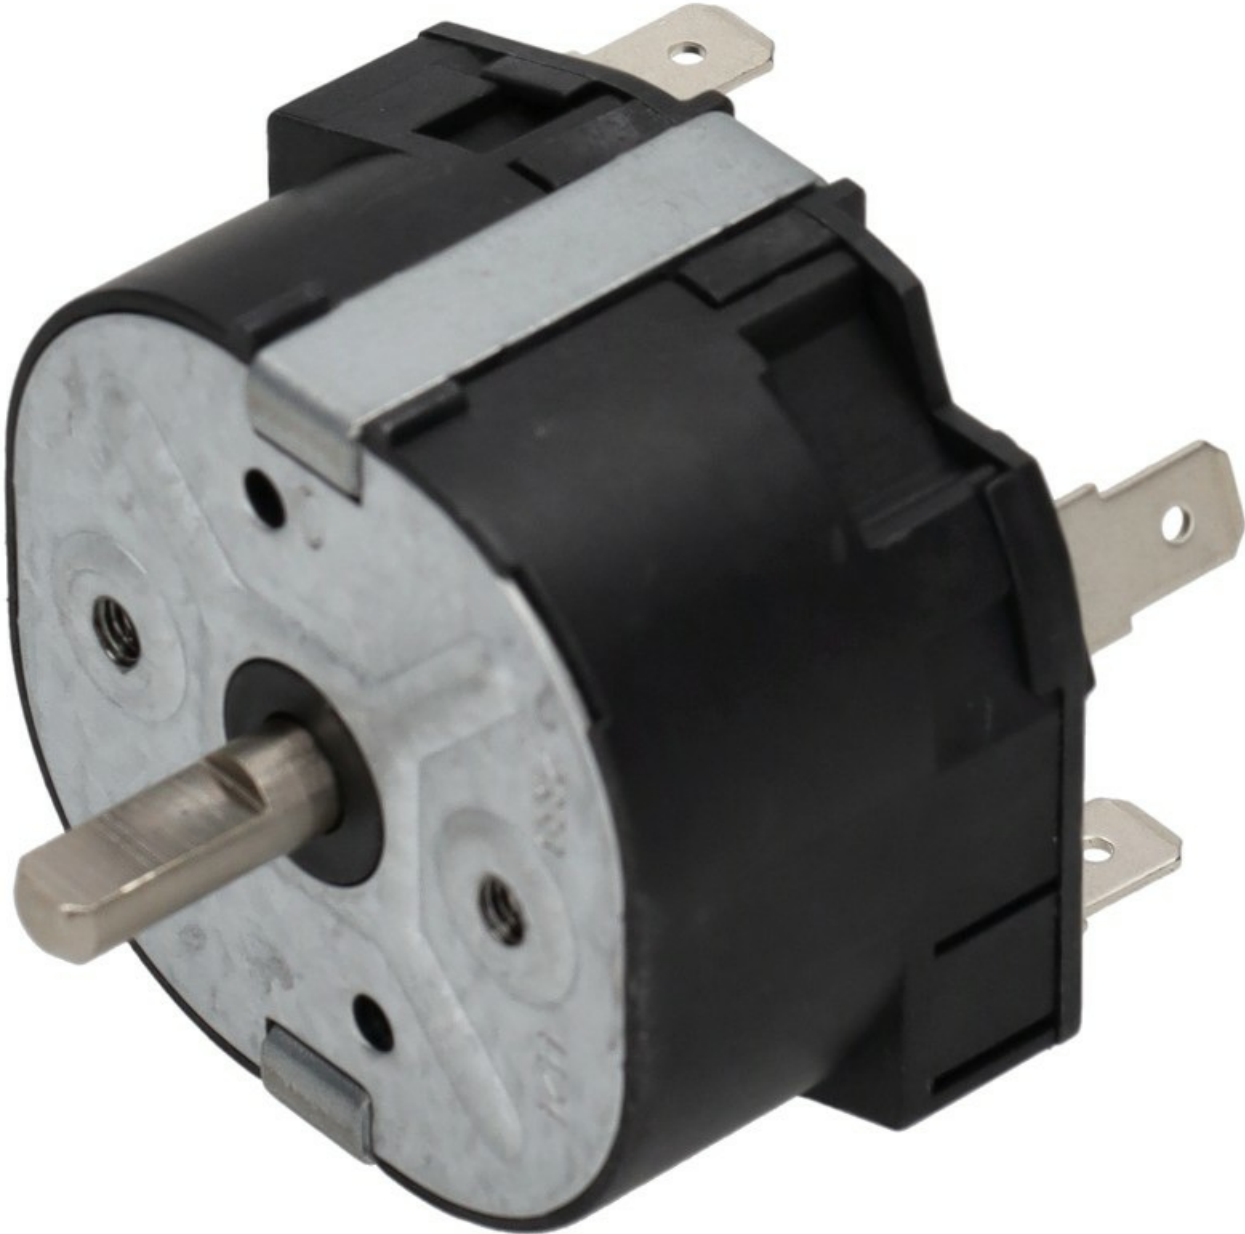

1112367

TIMER

Date: 23-11-2024

Technical data

NUMBER OF POLES	POLI/POLES=4
TIME SECONDS	TIME 900"
SHAFT mm	6X4,6mm

SHAFT LENGHT mm	L=24mm
MOTORS NUMBER	1
TIME MINUTES	TIMER 15'

Manufacturer code

SIRMAN SPA
