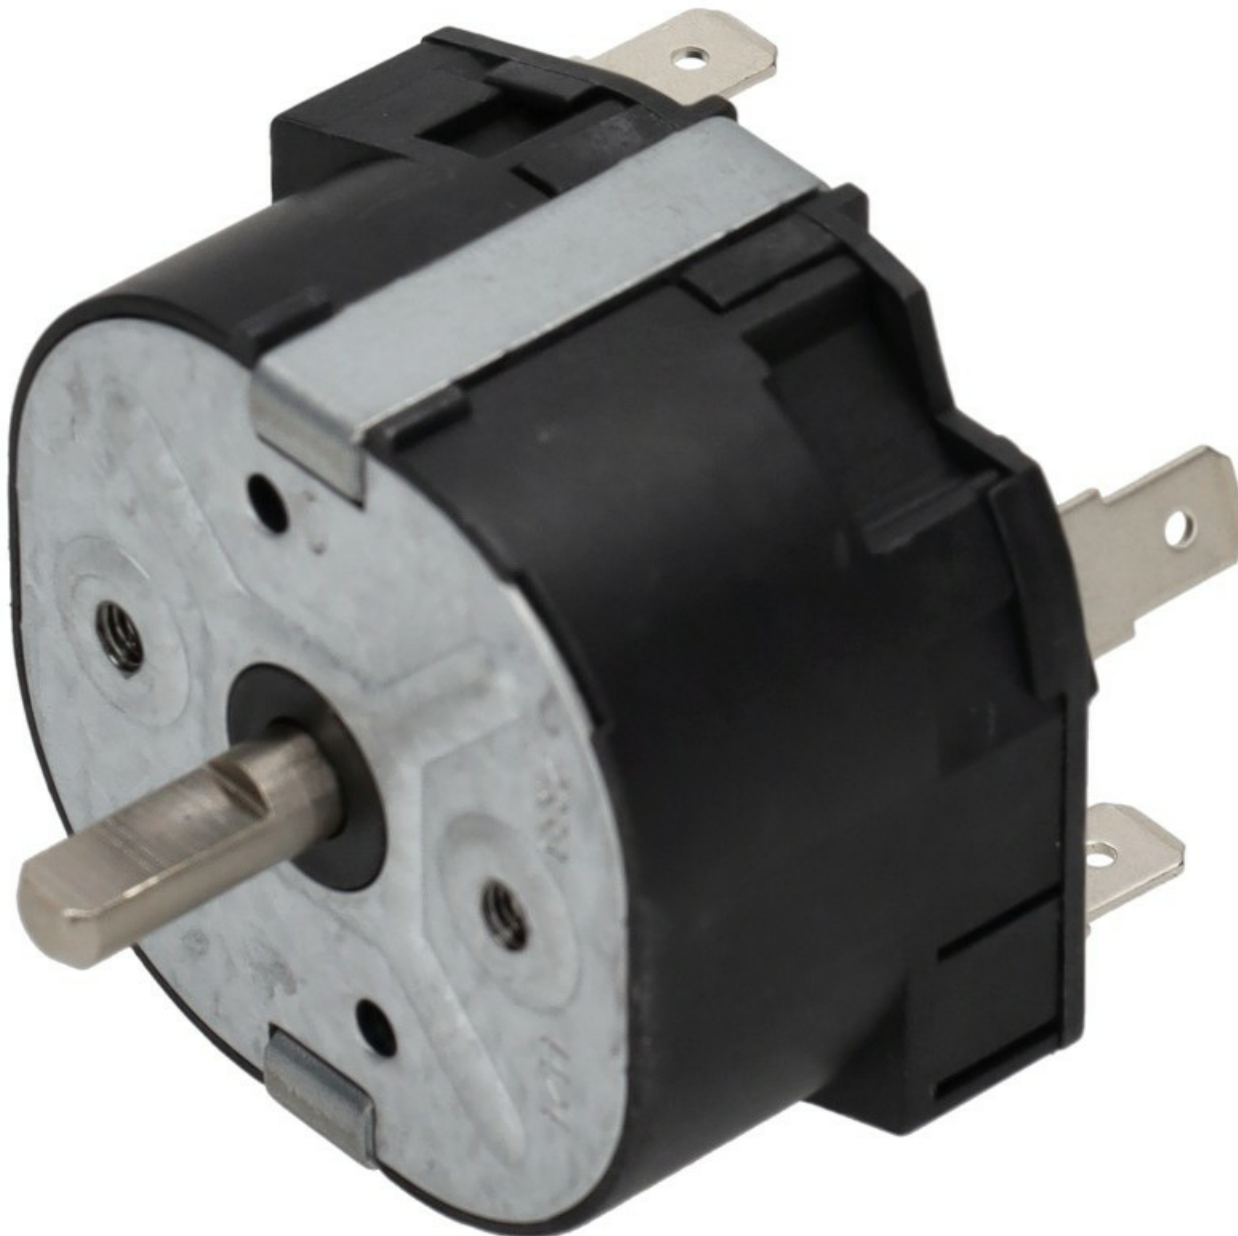

1112367

**TIMER**

Date: 25-12-2024

**Technical data**

---

NUMBER OF POLES	POLI/POLES=4
TIME SECONDS	TIME 900"
SHAFT mm	6X4,6mm

SHAFT LENGHT mm	L=24mm
MOTORS NUMBER	1
TIME MINUTES	TIMER 15'

**Manufacturer code**