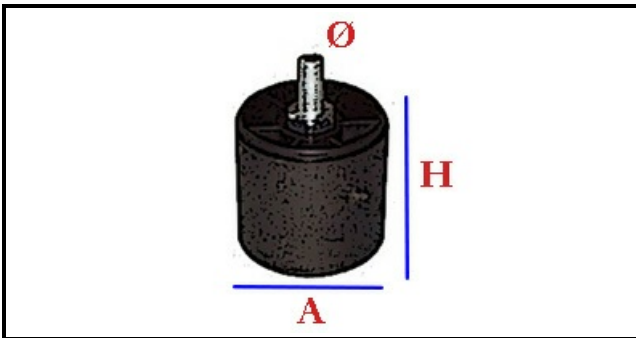

3105009

CUP-WASHERS SUPPORT M8

Date: 22-01-2025

**Technical data**

HEIGHT MM	H=13mm
THREAD MA	M8
MATERIAL	INOX
LOWER DIAMETER	A=39mm

Manufacturer code

SILANOS SRL