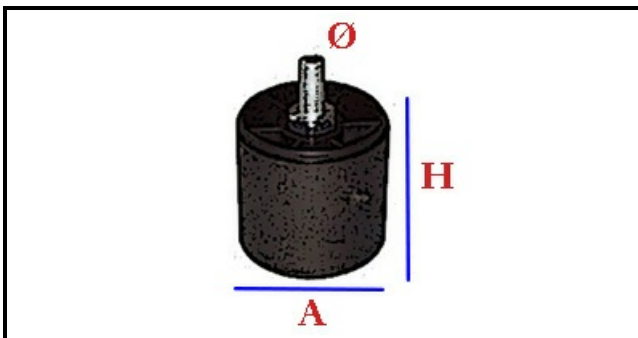

3105009

CUP-WASHERS SUPPORT M8

Date: 06-04-2025

Technical data

HEIGHT MM	H=13mm
THREAD MA	M8
MATERIAL	INOX
LOWER DIAMETER	A=39mm

Manufacturer code

SILANOS SRL