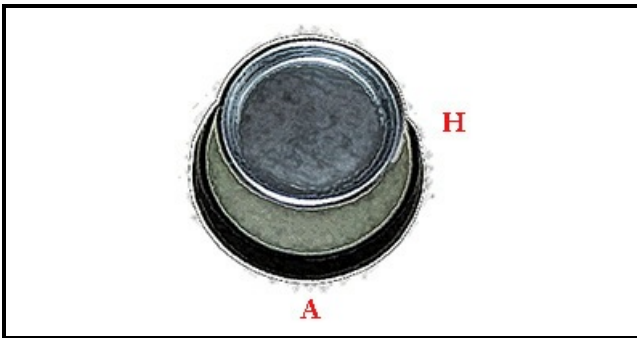

3105018

SUPPORT H46mm

Date: 06-04-2025

Technical data

HEIGHT MM	H=48mm
MATERIAL	INOX
LOWER DIAMETER	A=77mm