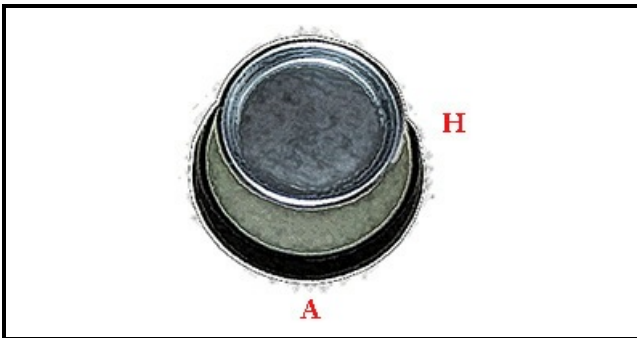

### Technical data

HEIGHT MM	H=48mm
MATERIAL	INOX
LOWER DIAMETER	A=77mm