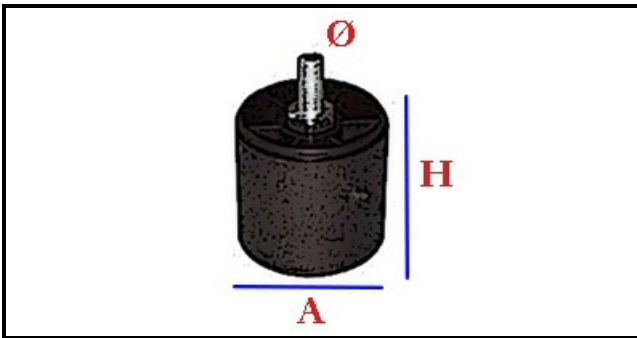

3105023

STAINLESS STEEL SUPPORT 55/65 M10

Date: 06-04-2025

Technical data

HEIGHT MM	H min=55mm
THREAD MA	M10
MATERIAL	INOX
LOWER DIAMETER	A=33mm
HEIGHT MM	H max=65mm

Manufacturer code

ELFRAMO SPA