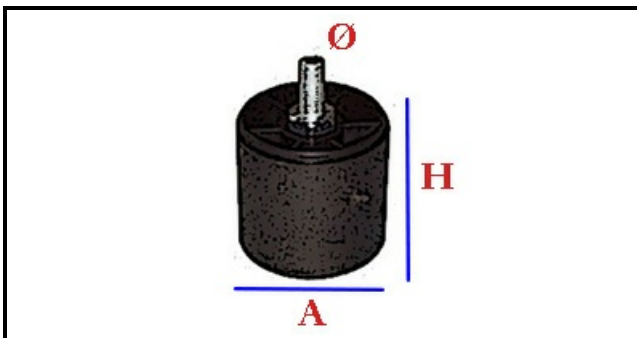

3105023

STAINLESS STEEL SUPPORT 55/65 M10

Date: 22-01-2025

**Technical data**

HEIGHT MM	H min=55mm
THREAD MA	M10
MATERIAL	INOX
LOWER DIAMETER	A=33mm
HEIGHT MM	H max=65mm

Manufacturer code

ELFRAMO SPA