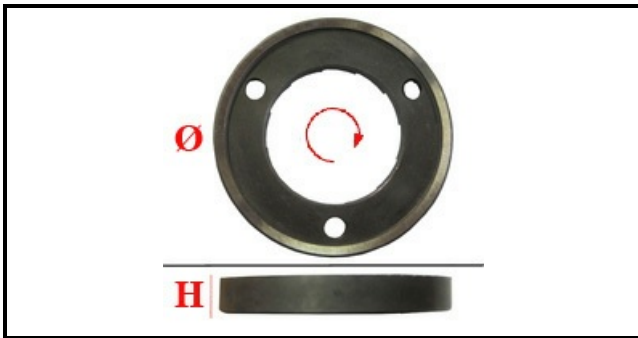

1120018

PAIR GRINDERS WEGA D. 64 RIGHT

Date: 06-04-2025

Technical data

HEIGHT MM	H=9mm
EXTERNAL DIAMETER mm	Ø esterno/external=64mm
MONOPHASE	MONOFASE/MONOPHASE
NUMBER OF HOLES	3 fori/holes
MATERIAL	INOX
MANUFACTURER	WEGA
TYPE	PIANA/PLANE
INTERNAL DIAMETER mm	Ø interno/internal=37mm