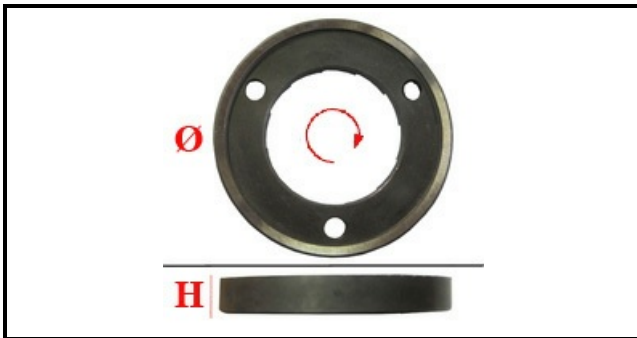

1120018

PAIR GRINDERS WEGA D. 64 RIGHT

Date: 22-11-2024

Technical data

HEIGHT MM	H=9mm
EXTERNAL DIAMETER mm	Ø esterno/external=64mm
MONOPHASE	MONOFASE/MONOPHASE
NUMBER OF HOLES	3 fori/holes
MATERIAL	INOX
MANUFACTURER	WEGA
TYPE	PIANA/PLANE
INTERNAL DIAMETER mm	Ø interno/internal=37mm