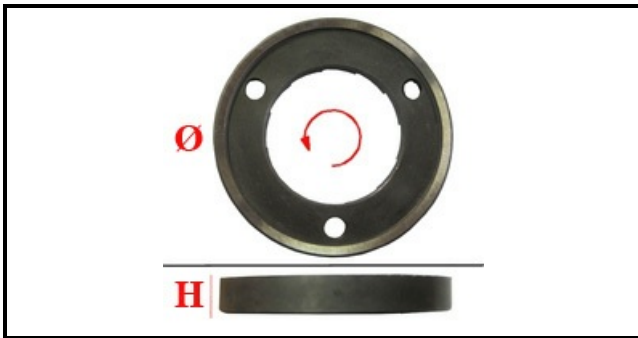

1120030

PAIR GRINDERS ANFIN D.75 LEFT

Date: 07-04-2025

Technical data

HEIGHT MM	H=9mm
EXTERNAL DIAMETER mm	Ø esterno/external=75mm
MONOPHASE	MONOFASE/MONOPHASE
NUMBER OF HOLES	3 fori/holes
MATERIAL	INOX
MANUFACTURER	ANFIM
TYPE	PIANA/PLANE
INTERNAL DIAMETER mm	Ø interno/internal=43mm