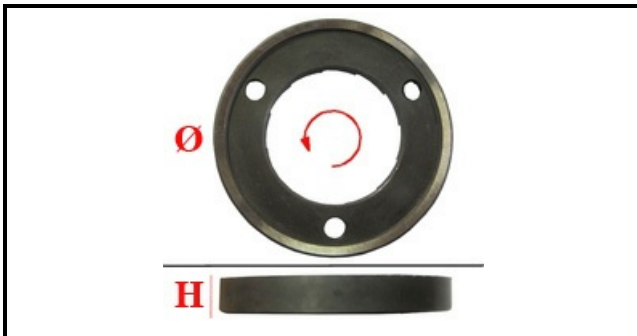

1120030

PAIR GRINDERS ANFIN D.75 LEFT

Date: 23-02-2025

**Technical data**

HEIGHT MM	H=9mm
EXTERNAL DIAMETER mm	Ø esterno/external=75mm
MONOPHASE	MONOFASE/MONOPHASE
NUMBER OF HOLES	3 fori/holes
MATERIAL	INOX
MANUFACTURER	ANFIM
TYPE	PIANA/PLANE
INTERNAL DIAMETER mm	Ø interno/internal=43mm