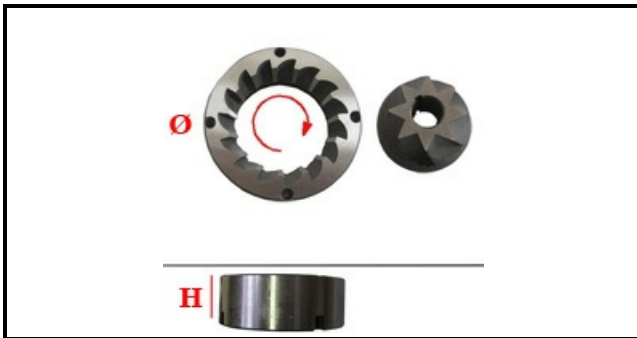

1120078

CONICAL PAIR GRINDERS EROS D.68MM DX

Date: 04-03-2025

Technical data

HEIGHT MM	H=25mm
INTERNAL DIAMETER mm	Ø interno/internal=49mm
EXTERNAL DIAMETER mm	Ø esterno/external=68mm
MONOPHASE	MONOFASE/MONOPHASE
MATERIAL	INOX
MANUFACTURER	EROS
TYPE	CONICA/CONICAL