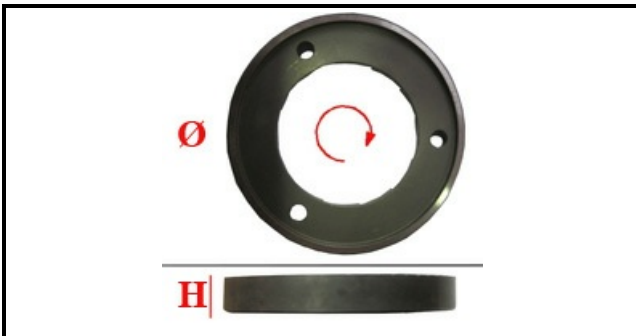

1120093

**PAIR GRINDERS D50 3 HOLES NUOVA SIMONELLI**

Date: 04-03-2025

ORIGINAL  
**OSP**  
SPARE PARTS**Technical data**

HEIGHT MM	H=7,5mm
INTERNAL DIAMETER mm	Ø interno/internal=30mm
EXTERNAL DIAMETER mm	Ø esterno/external=50mm
MONOPHASE	MONOFASE/MONOPHASE
NUMBER OF HOLES	3 fori/holes
MATERIAL	INOX
MANUFACTURER	NUOVA SIMONELLI
TYPE	PIANA/PLANE