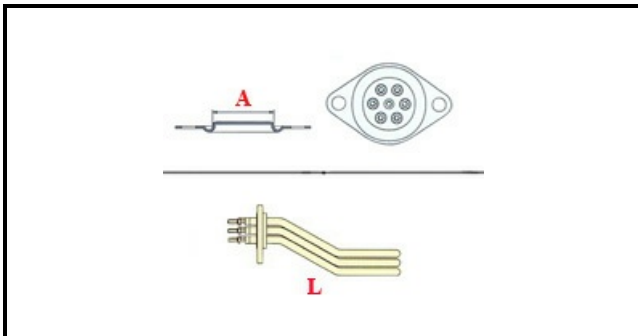

1101279

HEATING ELEMENT WEGA/ASTORIA 4000W 2307400 C/G

Date: 05-04-2025

Technical data

DEPTH MM	L=300
ELEMENTS	ELEMENTI/ELEMENTS=3
ROUND FLANGE	TONDA/ROUND FLANGE=42mm
DIAMETER mm	A=42mm
KILOWATT KW	KW=4
WATT	WATT=4000
THREE PHASE	TRIFASE/THREEPHASE
NUMBER OF POLES	POLI/POLES=6
NUMBER OF HOLES	FORI/HOLES=2
GASKET	2102130
IMMERSION HEATING ELEMENTS	IMMERSIONE/IMMERSION ELEMENTS