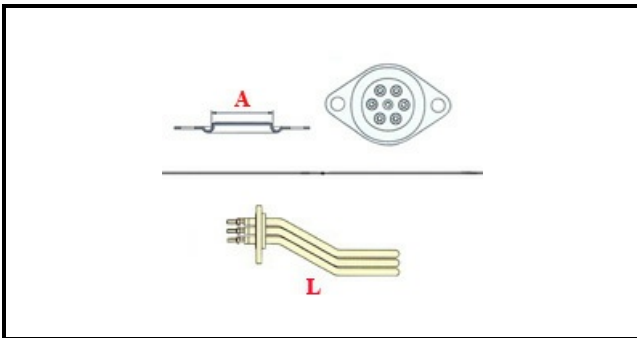

1101448

HEATING ELEMENT 1 GR. ATRORIA 6P 230/380V 1800W

Date: 22-11-2024

ORIGINAL
OSP
SPARE PARTS**Technical data**

DEPTH MM	L=180mm
ELEMENTS	ELEMENTI/ELEMENTS=6
ROUND FLANGE	TONDA/ROUND FLANGE=42mm
DIAMETER mm	A=42mm
KILOWATT KW	KW=1.8
WATT	WATT=1800
THREE PHASE	TRIFASE/THREEPHASE
NUMBER OF POLES	POLI/POLES=6
NUMBER OF HOLES	FORI/HOLES=2
GASKET	2102130
IMMERSION HEATING ELEMENTS	IMMERSIONE/IMMERSION