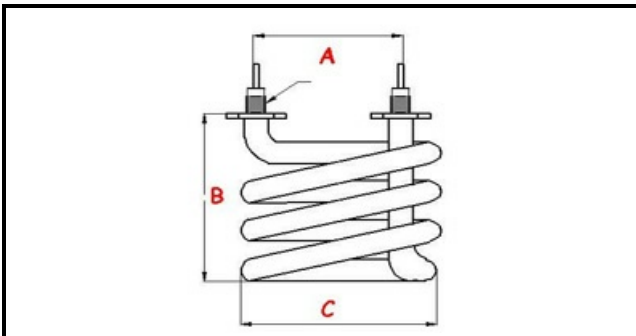

1201148

KIT HEATING ELEMENT + GASKET FOR SILVIA 220-240V

Date: 22-11-2024

ORIGINAL
OSP
SPARE PARTS**Technical data**

WIDTH MM	C=52mm
HEIGHT MM	H=70mm
ELEMENTS	ELEMENTI/ELEMENTS=1
KILOWATT KW	KW=1.1
WATT	WATT=1100
MONOPHASE	MONOFASE/MONOPHASE
NUMBER OF POLES	POLI/POLES=2
IMMERSION HEATING ELEMENTS	IMMERSIONE/IMMERSION
EXTERNAL DIAMETER mm	Ø=52mm