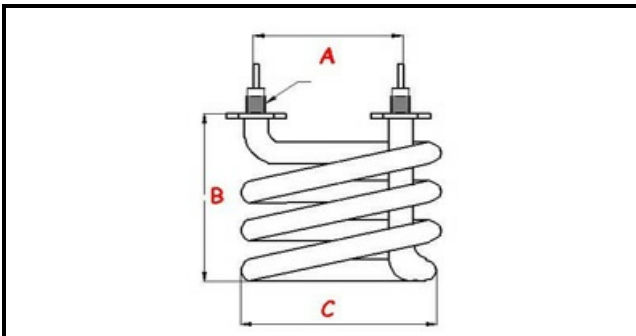

1201148

KIT HEATING ELEMENT + GASKET FOR SILVIA 220-240V

Date: 23-12-2024

ORIGINAL
OSP
SPARE PARTS**Technical data**

WIDTH MM	C=52mm
HEIGHT MM	H=70mm
ELEMENTS	ELEMENTI/ELEMENTS=1
KILOWATT KW	KW=1.1
WATT	WATT=1100
MONOPHASE	MONOFASE/MONOPHASE
NUMBER OF POLES	POLI/POLES=2
IMMERSION HEATING ELEMENTS	IMMERSIONE/IMMERSION
EXTERNAL DIAMETER mm	Ø=52mm