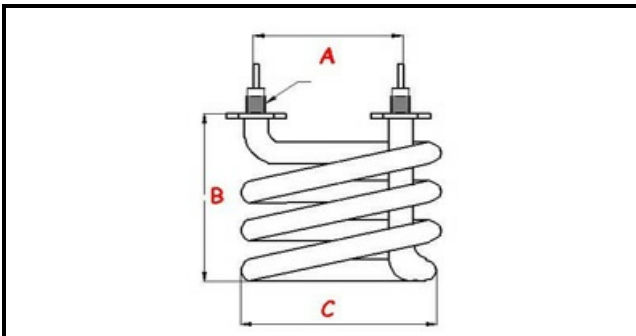

1201148

KIT HEATING ELEMENT + GASKET FOR SILVIA 220-240V

Date: 23-02-2025

ORIGINAL
OSP
SPARE PARTS**Technical data**

WIDTH MM	C=52mm
HEIGHT MM	H=70mm
ELEMENTS	ELEMENTI/ELEMENTS=1
KILOWATT KW	KW=1.1
WATT	WATT=1100
MONOPHASE	MONOFASE/MONOPHASE
NUMBER OF POLES	POLI/POLES=2
IMMERSION HEATING ELEMENTS	IMMERSIONE/IMMERSION
EXTERNAL DIAMETER mm	Ø=52mm