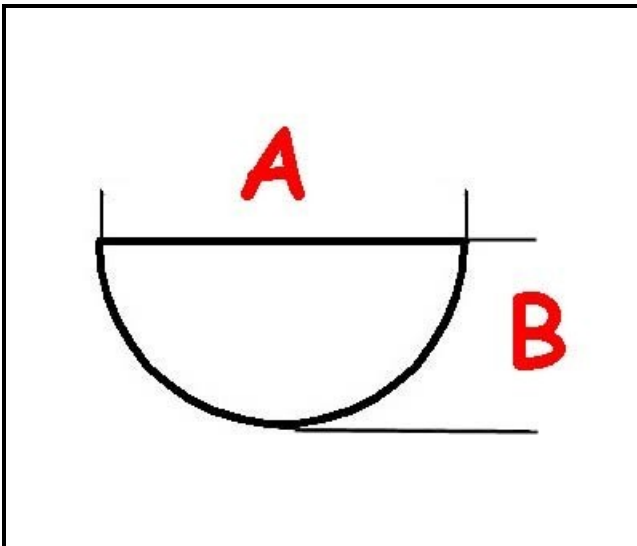

## Technical data

DEPTH MM	A=6mm
WIDTH MM	B=5mm
EXTERNAL DIAMETER mm	Ø=42mm
HOLE FOR HALF-MOON SHAFT	MEZZALUNA/HALF-MOON
MAXIMUM TEMPERATURE °	T max=90°