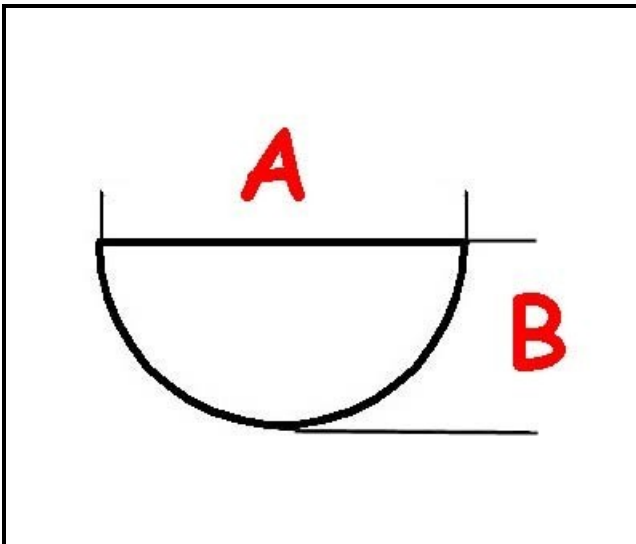

3108089

HANDLE 30/90°

Date: 22-12-2024

ORIGINAL
OSP
SPARE PARTS**Technical data**

DEPTH MM	A=6mm
WIDTH MM	B=5mm
EXTERNAL DIAMETER mm	Ø=42mm
HOLE FOR HALF-MOON SHAFT	MEZZALUNA/HALF-MOON
MAXIMUM TEMPERATURE °	T max=90°