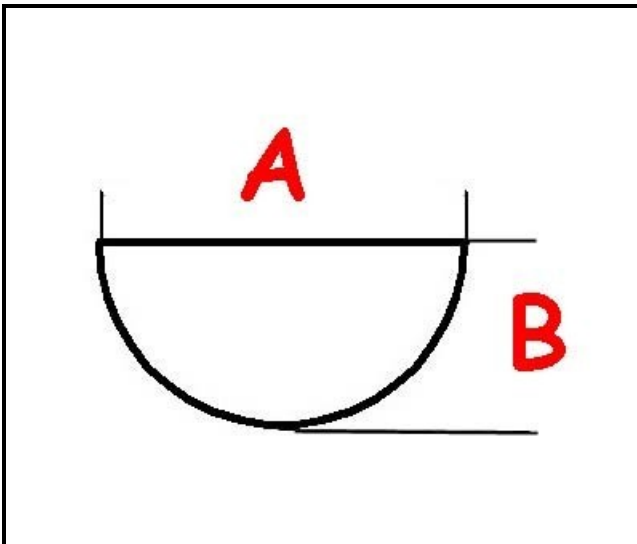

3108091

**THERMOSTAT HANDLE 40/210?**

Date: 21-11-2024

ORIGINAL  
**OSP**  
SPARE PARTS**Technical data**

DEPTH MM	A=6mm
WIDTH MM	B=5mm
EXTERNAL DIAMETER mm	Ø=42mm
HOLE FOR HALF-MOON SHAFT	MEZZALUNA/HALF-MOON
MAXIMUM TEMPERATURE °	T max=210°