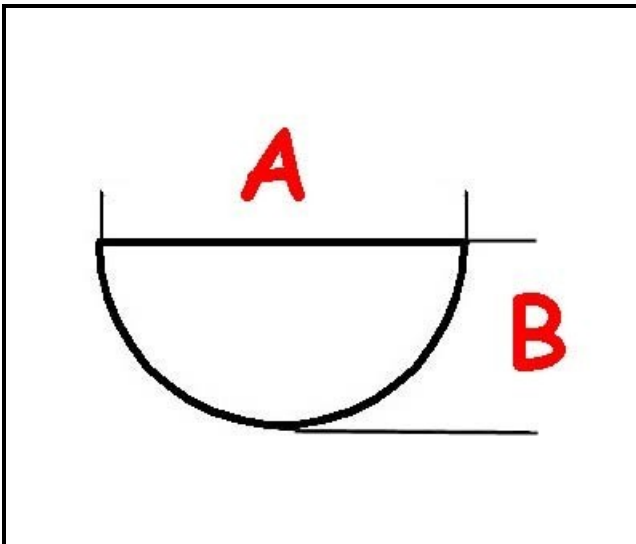

3108091

**THERMOSTAT HANDLE 40/210?**

Date: 22-12-2024

ORIGINAL  
**OSP**  
SPARE PARTS**Technical data**

DEPTH MM	A=6mm
WIDTH MM	B=5mm
EXTERNAL DIAMETER mm	Ø=42mm
HOLE FOR HALF-MOON SHAFT	MEZZALUNA/HALF-MOON
MAXIMUM TEMPERATURE °	T max=210°