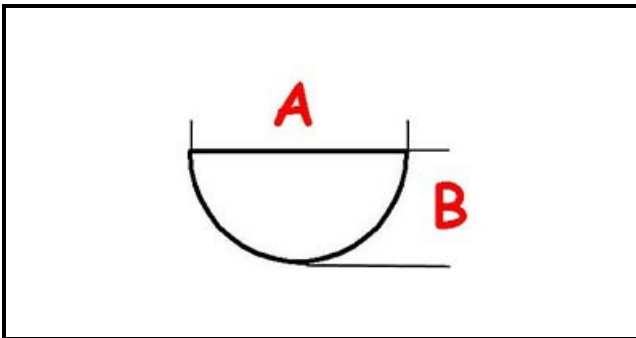

3108318

KNOB

Date: 25-11-2024

**Technical data**

DEPTH MM	A=6mm
WIDTH MM	B=5mm
EXTERNAL DIAMETER mm	Ø=40mm
HOLE FOR HALF-MOON SHAFT	MEZZALUNA/HALF-MOON