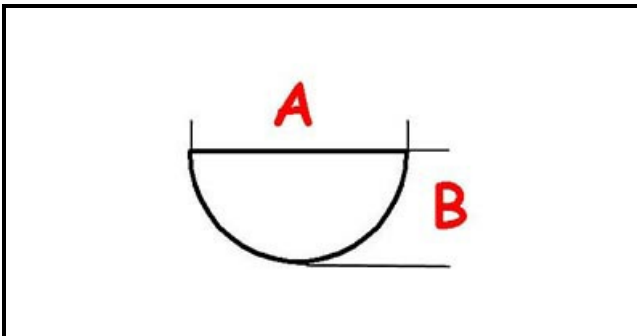

3108396

**TIMER KNOB FOR TOASTER/OVEN**

Date: 15-03-2025

ORIGINAL  
**OSP**  
SPARE PARTS**Technical data**

DEPTH MM	A=6mm
WIDTH MM	B=5mm
EXTERNAL DIAMETER mm	Ø=38mm
HOLE FOR HALF-MOON SHAFT	MEZZALUNA/HALF-MOON