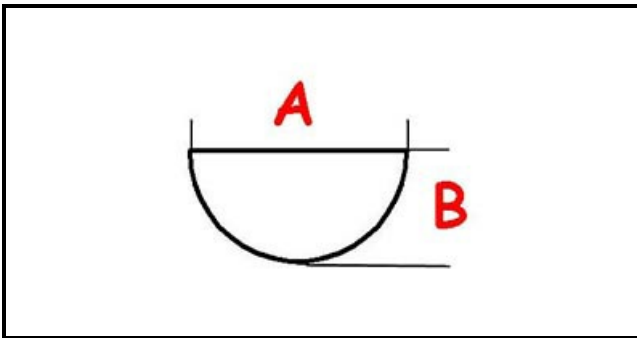

## Technical data

DEPTH MM	A=8mm
WIDTH MM	B=6mm
EXTERNAL DIAMETER mm	Ø=42mm
HOLE FOR HALF-MOON SHAFT	MEZZALUNA/HALF-MOON