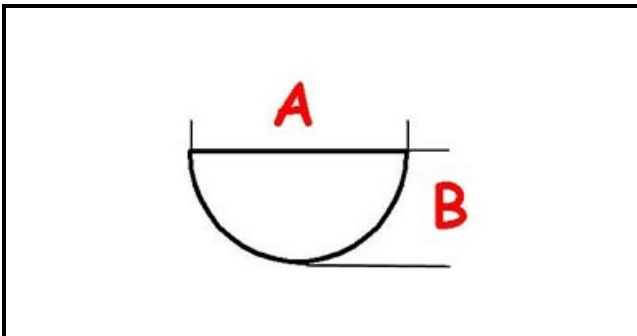

3108493

STEAM VALVE KNOB Faema E98 PRESIDENT

Date: 22-12-2024

**Technical data**

DEPTH MM	A=8mm
WIDTH MM	B=6mm
EXTERNAL DIAMETER mm	Ø=42mm
HOLE FOR HALF-MOON SHAFT	MEZZALUNA/HALF-MOON