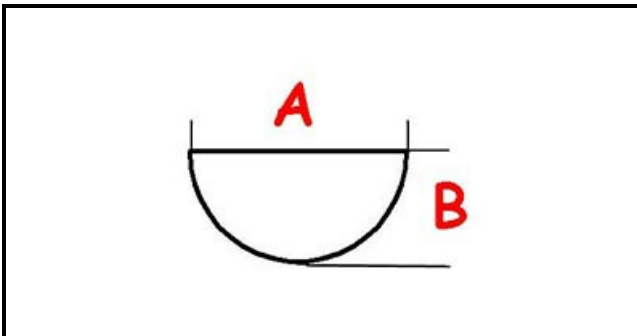

3108493

STEAM VALVE KNOB Faema E98 PRESIDENT

Date: 22-11-2024

**Technical data**

DEPTH MM	A=8mm
WIDTH MM	B=6mm
EXTERNAL DIAMETER mm	Ø=42mm
HOLE FOR HALF-MOON SHAFT	MEZZALUNA/HALF-MOON