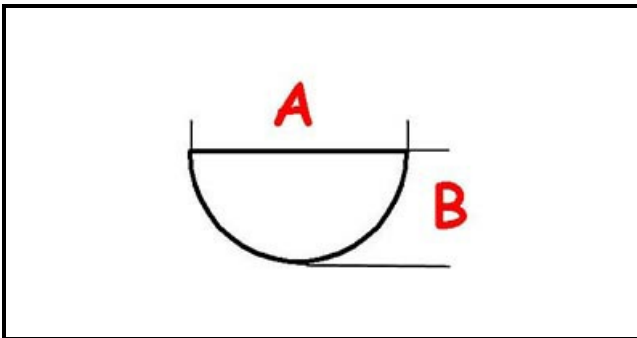

3108493

STEAM VALVE KNOB Faema E98 PRESIDENT

Date: 04-03-2025

**Technical data**

DEPTH MM	A=8mm
WIDTH MM	B=6mm
EXTERNAL DIAMETER mm	Ø=42mm
HOLE FOR HALF-MOON SHAFT	MEZZALUNA/HALF-MOON