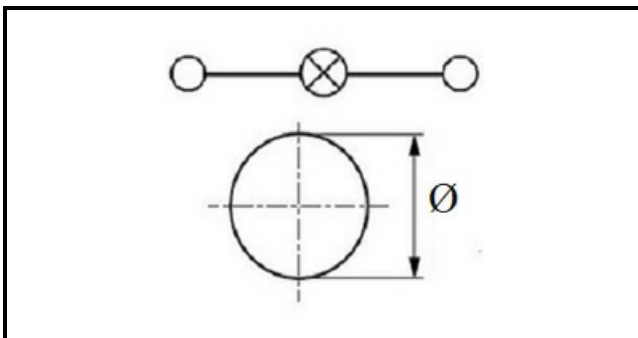

1104180

RED LIGHT WITH RING D. 12MM 250V

Date: 06-04-2025

Technical data

DIAMETER mm	D=12mm
MONOPHASE	V230
NUMBER OF POLES	POLES=2
LAMP TYPE	ROSSA/RED
FASTON MM	6,3mm

Manufacturer code

COMENDA - ALI GROUP SRL A SOCIO UNICO