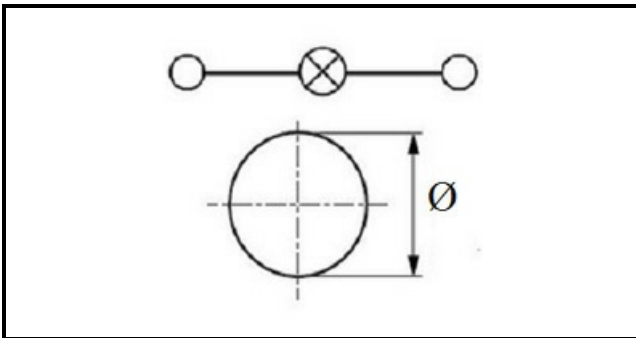

1104180

RED LIGHT WITH RING D. 12MM 250V

Date: 22-12-2024

**Technical data**

| | |
|-----------------|-----------|
| DIAMETER mm | D=12mm |
| MONOPHASE | V230 |
| NUMBER OF POLES | POLES=2 |
| LAMP TYPE | ROSSA/RED |
| FASTON MM | 6,3mm |