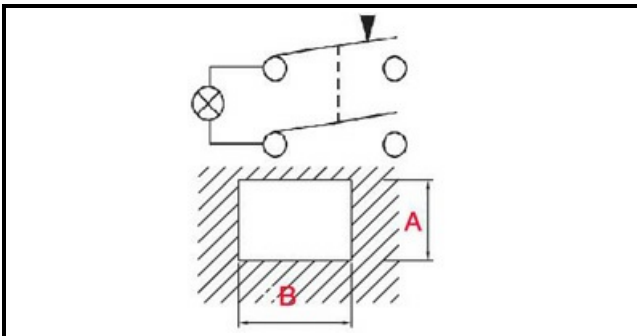

1108248

BIPOLAR PUSH BUTTON GREEN NO FRAME

Date: 22-12-2024

Technical data

DEPTH MM	B=30mm
WIDTH MM	A=22mm
MONOPHASE	MONOFASE/MONOPHASE
NUMBER OF POLES	POLI/POLES=4