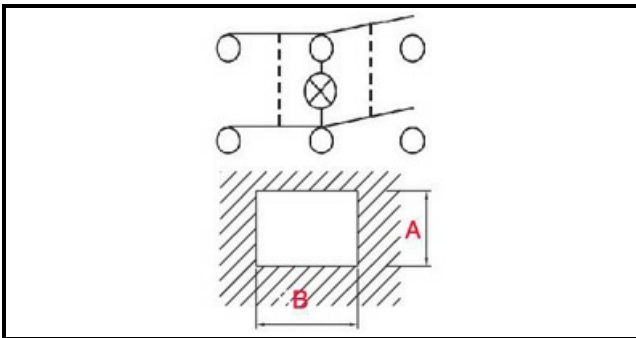

## Technical data

DEPTH MM	B=30mm
WIDTH MM	A=22mm
NUMBER OF POLES	POLI/POLES=6
NUMBER OF POSITIONS	0-1
COLOR	VERDE/GREEN
VOLT	230V