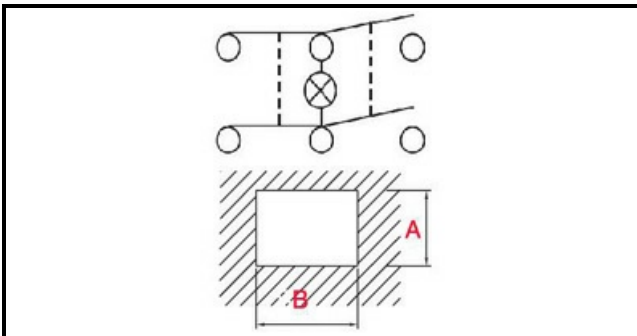

1105007

GREEN LUMINOUS BIPOLAR TWO-WAYS SWITCH 0-1

Date: 05-04-2025

Technical data

DEPTH MM	B=30mm
WIDTH MM	A=22mm
NUMBER OF POLES	POLI/POLES=6
NUMBER OF POSITIONS	0-1
COLOR	VERDE/GREEN
VOLT	230V

Manufacturer code