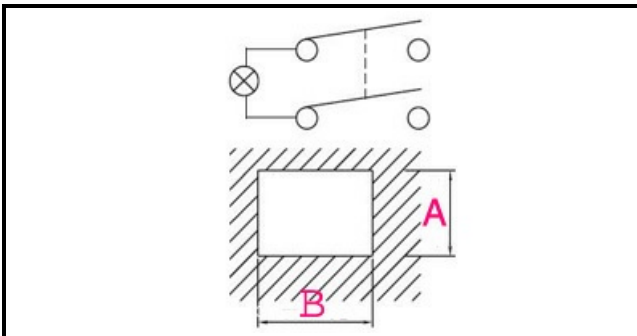

1105008

GREEN SWITCH 4 POLES

Date: 09-04-2025

Technical data

DEPTH MM	B=30mm
WIDTH MM	A=22mm
NUMBER OF POLES	POLI/POLES=4
NUMBER OF POSITIONS	0-1
COLOR	VERDE/GREEN
VOLT	230V

Manufacturer code

BERTO'S SPA
GIGA GRANDI CUCINE SRL
DIHR - ALI GROUP SRL A SOCIO UNICO
ADLER S.P.A.
ELECTROLUX PROFESSIONAL S.P.A.
ELECTROLUX PROFESSIONAL S.P.A.
LOTUS SPA
MARENO ALI GROUP SRL A SOCIO UNICO
BREMA GROUP S.P.A.
RANCILIO GROUP SPA CON SOCIO UNICO
ARISTARCO / KASTEL S.P.A.
ARISTARCO / KASTEL S.P.A.