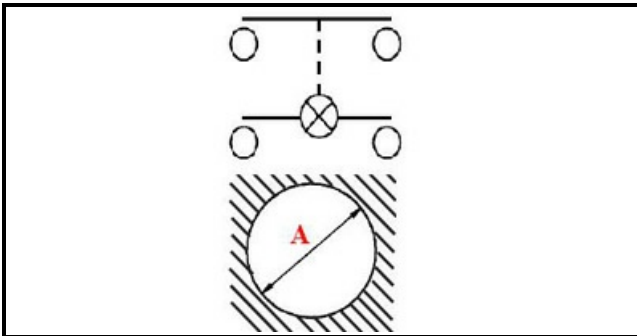

1105034

ORANGE BIPOLAR LUMINOUS SWITCH 16A 250V D25

Date: 05-04-2025

Technical data

DIAMETER mm	Ø=25mm
NUMBER OF POLES	POLI/POLES=4
NUMBER OF POSITIONS	0-1
COLOR	ARANCIO/ORANGE
VOLT	230V

Manufacturer code

KASTEL SRL