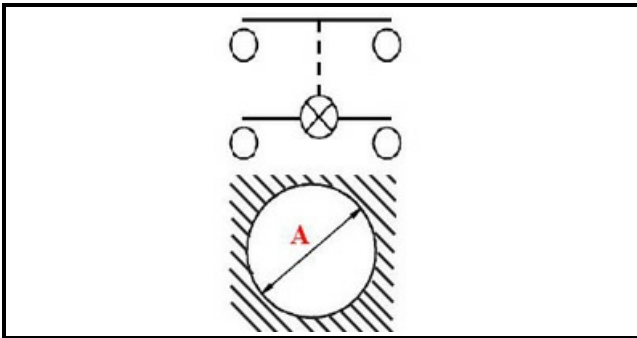

1105034

ORANGE BIPOLAR LUMINOUS SWITCH 16A 250V D25

Date: 22-11-2024

**Technical data**

DIAMETER mm	Ø=25mm
NUMBER OF POLES	POLI/POLES=4
NUMBER OF POSITIONS	0-1
COLOR	ARANCIO/ORANGE
VOLT	230V

Manufacturer code