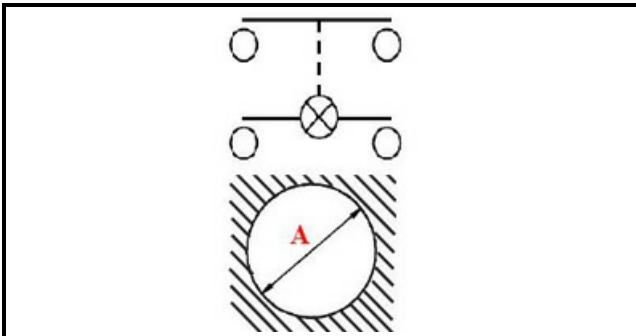

1105035

GREEN BIPOLAR LUMINOUS SWITCH 16A 250V D25

Date: 05-01-2025

**Technical data**

DIAMETER mm	Ø=25mm
NUMBER OF POLES	POLI/POLES=4
NUMBER OF POSITIONS	0-1
COLOR	VERDE/GREEN
VOLT	230V