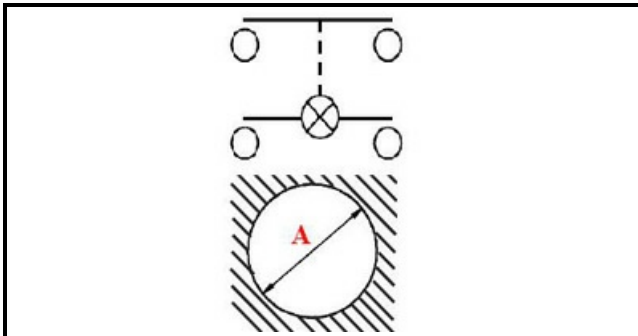

1105035

GREEN BIPOLAR LUMINOUS SWITCH 16A 250V D25

Date: 04-03-2025

**Technical data**

DIAMETER mm	Ø=25mm
NUMBER OF POLES	POLI/POLES=4
NUMBER OF POSITIONS	0-1
COLOR	VERDE/GREEN
VOLT	230V