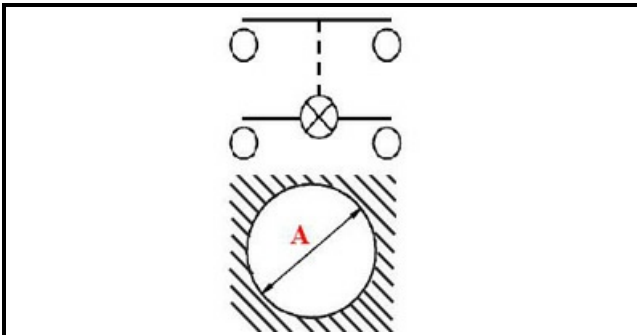

1105035

GREEN BIPOLAR LUMINOUS SWITCH 16A 250V D25

Date: 05-04-2025

Technical data

DIAMETER mm	Ø=25mm
NUMBER OF POLES	POLI/POLES=4
NUMBER OF POSITIONS	0-1
COLOR	VERDE/GREEN
VOLT	230V