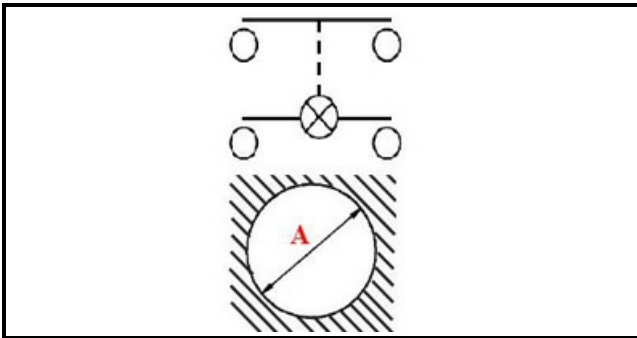

1105035

**GREEN BIPOLAR LUMINOUS SWITCH 16A 250V D25**

Date: 22-11-2024

**Technical data**

DIAMETER mm	Ø=25mm
NUMBER OF POLES	POLI/POLES=4
NUMBER OF POSITIONS	0-1
COLOR	VERDE/GREEN
VOLT	230V