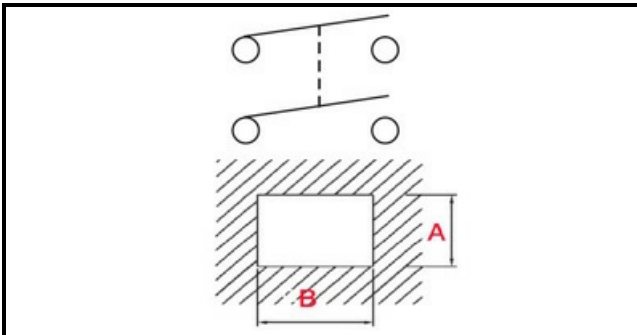

1105045

BLACK BIPOLAR SWITCH 0/1

Date: 22-11-2024

**Technical data**

DEPTH MM	B=30mm
WIDTH MM	A=22mm
NUMBER OF POLES	POLI/POLES=4
NUMBER OF POSITIONS	0-1
COLOR	NERO/BLACK
VOLT	230V

Manufacturer code

LAINOX ALI GROUP SRL A SOCIO UNICO