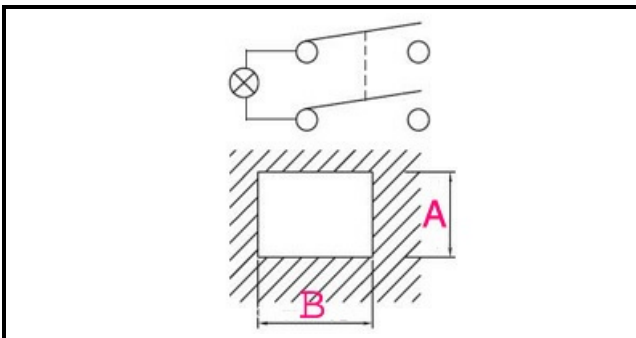

1105046

WATER SWITCH

Date: 05-01-2025

Technical data

DEPTH MM	B=30mm
WIDTH MM	A=22mm
NUMBER OF POLES	POLI/POLES=4
NUMBER OF POSITIONS	0-1
COLOR	NERO CON LED/BLACK WITH LED
VOLT	250V

Manufacturer code

RANCILIO GROUP SPA CON SOCIO UNICO