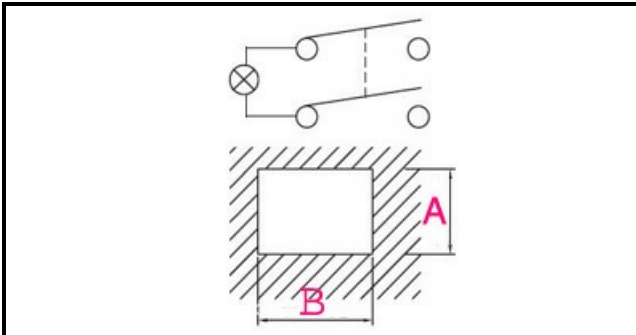

1105046

WATER SWITCH

Date: 22-11-2024

Technical data

DEPTH MM	B=30mm
WIDTH MM	A=22mm
NUMBER OF POLES	POLI/POLES=4
NUMBER OF POSITIONS	0-1
COLOR	NERO CON LED/BLACK WITH LED
VOLT	250V

Manufacturer code

RANCILIO GROUP SPA CON SOCIO UNICO