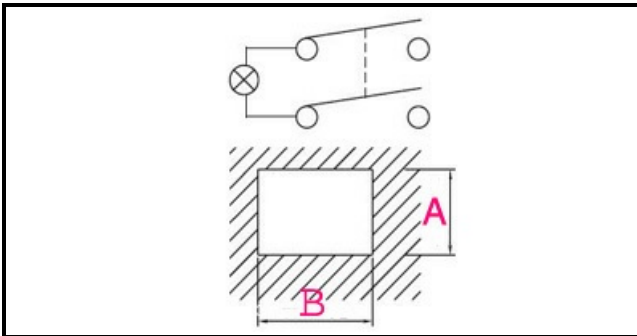

1105046

WATER SWITCH

Date: 11-04-2025

Technical data

DEPTH MM	B=30mm
WIDTH MM	A=22mm
NUMBER OF POLES	POLI/POLES=4
NUMBER OF POSITIONS	0-1
COLOR	NERO CON LED/BLACK WITH LED
VOLT	250V

Manufacturer code

RANCILIO GROUP SPA CON SOCIO UNICO