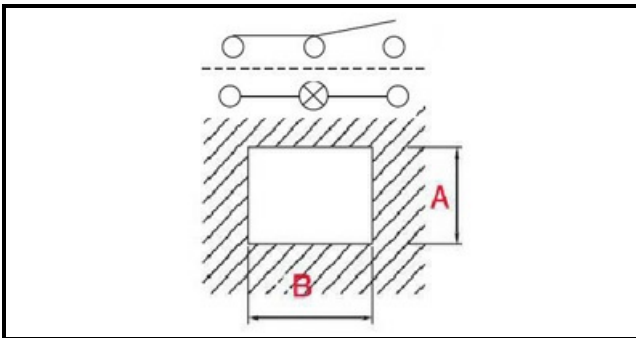

1105047

TOASTER SWITCH LIGHT

Date: 25-11-2024

ORIGINAL
OSP
SPARE PARTS

Technical data

DEPTH MM	B=30mm
WIDTH MM	A=22mm
NUMBER OF POLES	POLI/POLES=4
NUMBER OF POSITIONS	0-1
COLOR	NERO CON LED/BLACK WITH LED
VOLT	250V