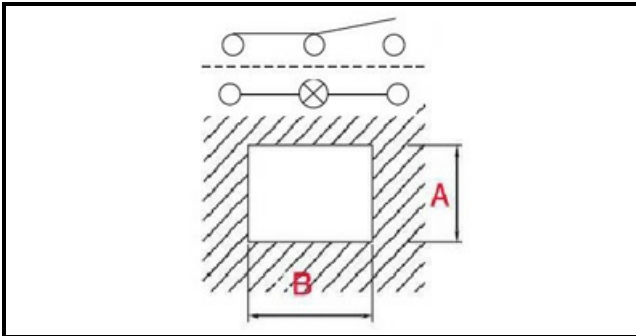

1105047

TOASTER SWITCH LIGHT

Date: 04-03-2025

ORIGINAL
OSP
SPARE PARTS

Technical data

DEPTH MM	B=30mm
WIDTH MM	A=22mm
NUMBER OF POLES	POLI/POLES=4
NUMBER OF POSITIONS	0-1
COLOR	NERO CON LED/BLACK WITH LED
VOLT	250V