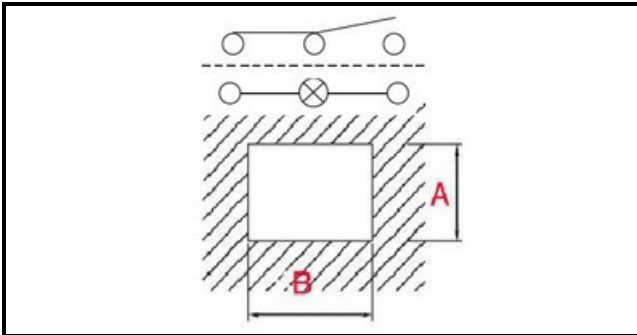

1105047

TOASTER SWITCH LIGHT

Date: 11-04-2025

ORIGINAL
OSP
SPARE PARTS

Technical data

DEPTH MM	B=30mm
WIDTH MM	A=22mm
NUMBER OF POLES	POLI/POLES=4
NUMBER OF POSITIONS	0-1
COLOR	NERO CON LED/BLACK WITH LED
VOLT	250V