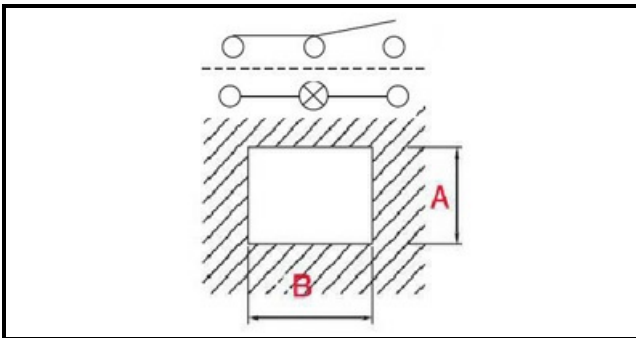

1105047

TOASTER SWITCH LIGHT

Date: 05-01-2025

ORIGINAL
OSP
SPARE PARTS

Technical data

DEPTH MM	B=30mm
WIDTH MM	A=22mm
NUMBER OF POLES	POLI/POLES=4
NUMBER OF POSITIONS	0-1
COLOR	NERO CON LED/BLACK WITH LED
VOLT	250V