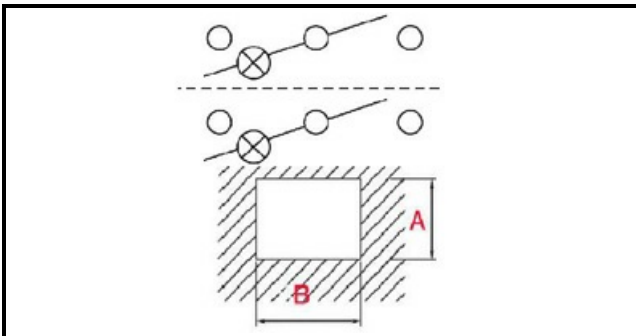

1105050

DOUBLE LUMINOUS SWITCH FABA

Date: 05-01-2025

ORIGINAL
OSP
SPARE PARTS**Technical data**

DEPTH MM	B=30mm
WIDTH MM	A=22mm
NUMBER OF POLES	POLI/POLES=6
NUMBER OF POSITIONS	0-1 / 0-1
COLOR	NERO CON LED/BLACK WITH LED
VOLT	250V