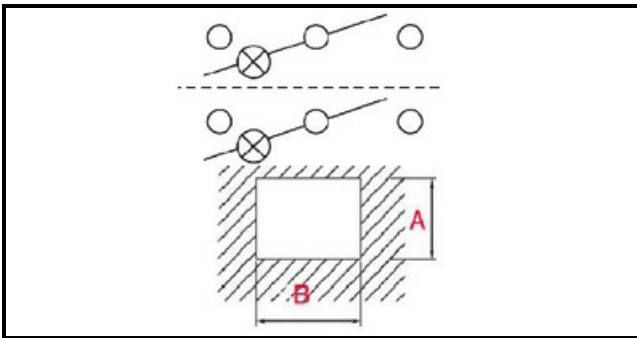

1105050

DOUBLE LUMINOUS SWITCH FABA

Date: 11-04-2025

ORIGINAL
OSP
SPARE PARTS

Technical data

DEPTH MM	B=30mm
WIDTH MM	A=22mm
NUMBER OF POLES	POLI/POLES=6
NUMBER OF POSITIONS	0-1 / 0-1
COLOR	NERO CON LED/BLACK WITH LED
VOLT	250V