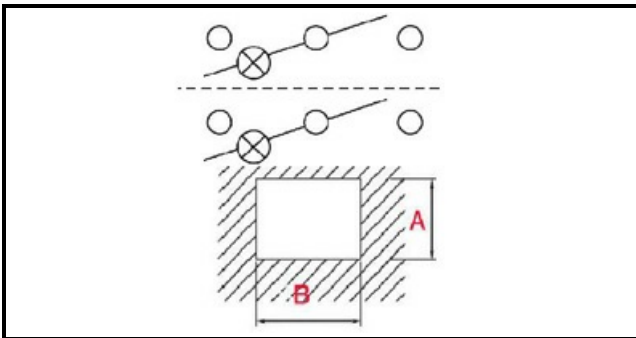

## Technical data

DEPTH MM	B=30mm
WIDTH MM	A=22mm
NUMBER OF POLES	POLI/POLES=6
NUMBER OF POSITIONS	0-1 / 0-1
COLOR	NERO CON LED/BLACK WITH LED
VOLT	250V