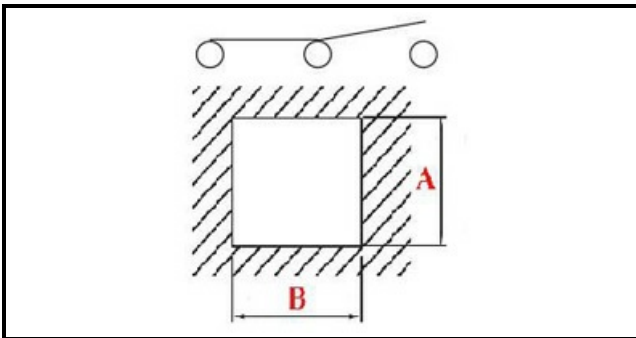

1105052

"BLACK ONEPOLAR SWITCH ""LINEA"""

Date: 05-01-2025

**Technical data**

DEPTH MM	B=26mm
WIDTH MM	A=26mm
NUMBER OF POLES	POLI/POLES=6
NUMBER OF POSITIONS	0-1
COLOR	ROSSO/RED
VOLT	230V
COLOR	VERDE/GREEN