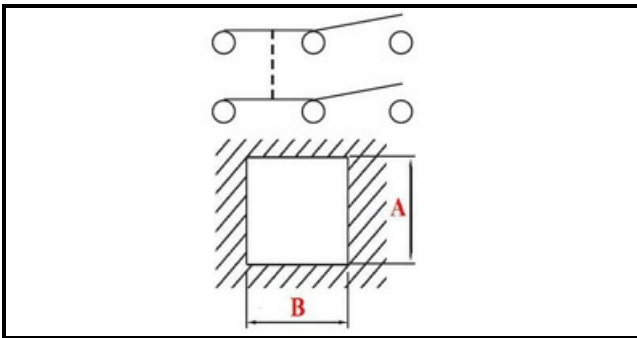

## Technical data

DEPTH MM	B=26mm
WIDTH MM	A=26mm
NUMBER OF POLES	POLI/POLES=6
NUMBER OF POSITIONS	0-1
COLOR	ROSSO/RED
VOLT	230V
COLOR	VERDE/GREEN