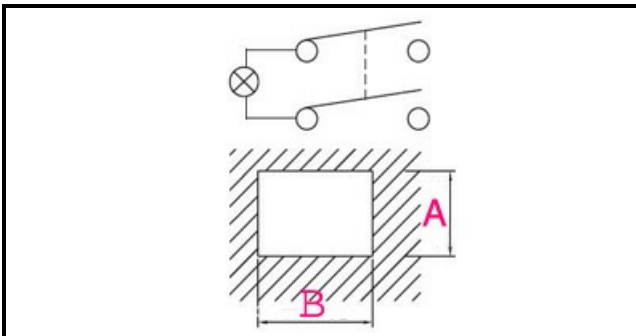

## Technical data

DEPTH MM	B=30mm
WIDTH MM	A=22mm
NUMBER OF POLES	POLI/POLES=4
NUMBER OF POSITIONS	0-1
COLOR	NERO CON LED/BLACK WITH LED
VOLT	250V