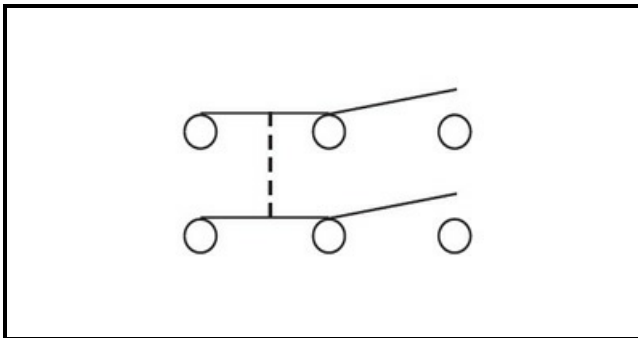

1105170

SWITCH 6 POLES FAST. 90°

Date: 22-11-2024

Technical data

DEPTH MM	B=30mm
WIDTH MM	A=19mm
NUMBER OF POLES	POLI/POLES=6
NUMBER OF POSITIONS	0-1
VOLT	230V

Manufacturer code

SIMONELLI GROUP SPA
OMNIWASH SRL - SOCIETA' A SOCIO UNICO