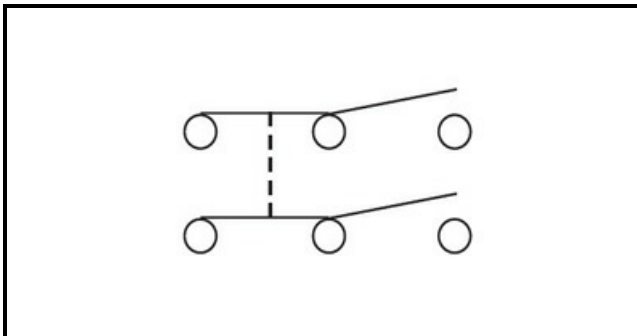

### Technical data

DEPTH MM	B=30mm
WIDTH MM	A=19mm
NUMBER OF POLES	POLI/POLES=6
NUMBER OF POSITIONS	0-1
VOLT	230V