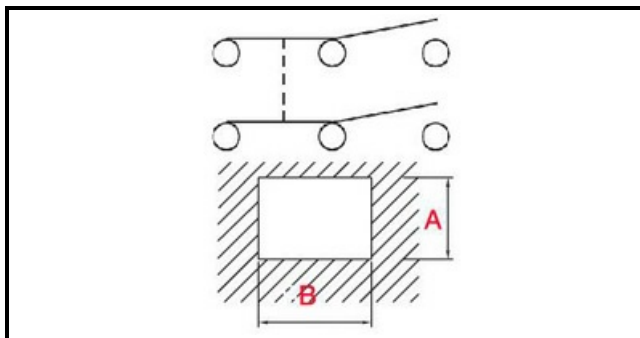

1105178

**BLACK SWITCH 1-0-2 6P**

Date: 07-01-2025

**Technical data**

DEPTH MM	B=28mm
WIDTH MM	A=21mm
NUMBER OF POLES	POLI/POLES=6
NUMBER OF POSITIONS	1-0-2
COLOR	NERO/BLACK
VOLT	250V

**Manufacturer code**