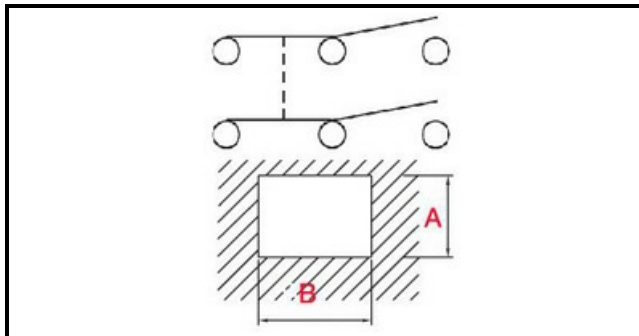

1105178

**BLACK SWITCH 1-0-2 6P**

Date: 22-11-2024

**Technical data**

DEPTH MM	B=28mm
WIDTH MM	A=21mm
NUMBER OF POLES	POLI/POLES=6
NUMBER OF POSITIONS	1-0-2
COLOR	NERO/BLACK
VOLT	250V

**Manufacturer code**