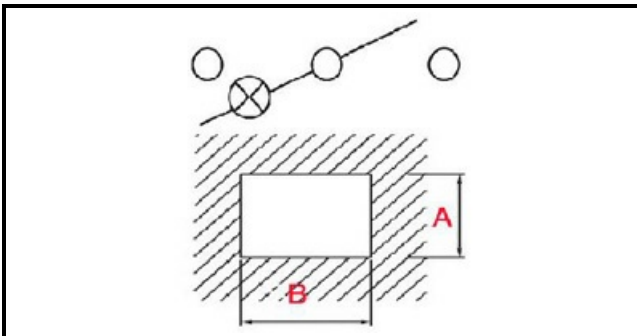

1105185

ORANGE PUSH-BUTTON SWITCH UNIP.0/1

Date: 04-03-2025

**Technical data**

DEPTH MM	B=27mm
WIDTH MM	A=11mm
NUMBER OF POLES	POLI/POLES=3
NUMBER OF POSITIONS	0-1
COLOR	ARANCIO/ORANGE
VOLT	250V

Manufacturer code