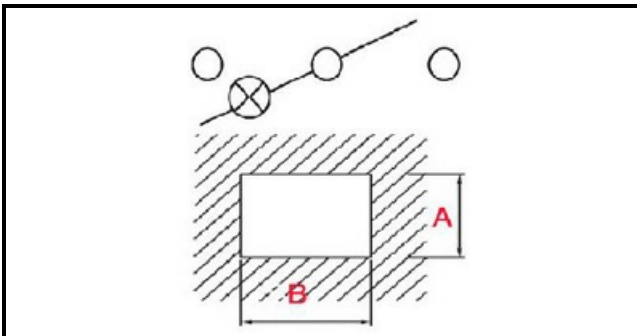

1105185

**ORANGE PUSH-BUTTON SWITCH UNIP.0/1**

Date: 07-01-2025

**Technical data**

DEPTH MM	B=27mm
WIDTH MM	A=11mm
NUMBER OF POLES	POLI/POLES=3
NUMBER OF POSITIONS	0-1
COLOR	ARANCIO/ORANGE
VOLT	250V

**Manufacturer code**