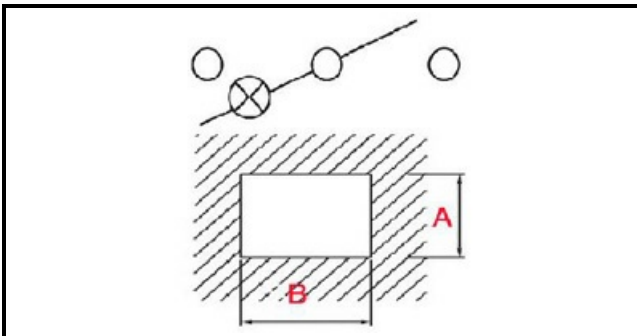

1105185

ORANGE PUSH-BUTTON SWITCH UNIP.0/1

Date: 25-11-2024

**Technical data**

DEPTH MM	B=27mm
WIDTH MM	A=11mm
NUMBER OF POLES	POLI/POLES=3
NUMBER OF POSITIONS	0-1
COLOR	ARANCIO/ORANGE
VOLT	250V

Manufacturer code