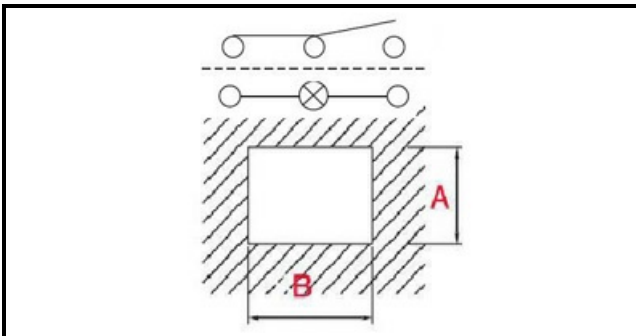

1105186

WHITE LAMP UNIP. SWITCH

Date: 07-01-2025

ORIGINAL
OSP
SPARE PARTS**Technical data**

DEPTH MM	B=27mm
WIDTH MM	A=21mm
NUMBER OF POLES	POLI/POLES=4
NUMBER OF POSITIONS	0-1
COLOR	BIANCO/WHITE
VOLT	250V