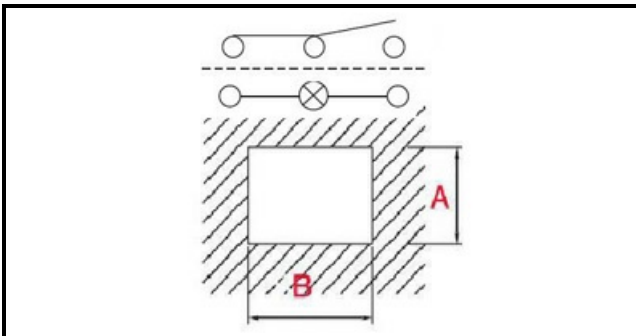

1105186

WHITE LAMP UNIP. SWITCH

Date: 22-11-2024

ORIGINAL
OSP
SPARE PARTS

Technical data

DEPTH MM	B=27mm
WIDTH MM	A=21mm
NUMBER OF POLES	POLI/POLES=4
NUMBER OF POSITIONS	0-1
COLOR	BIANCO/WHITE
VOLT	250V

Manufacturer code