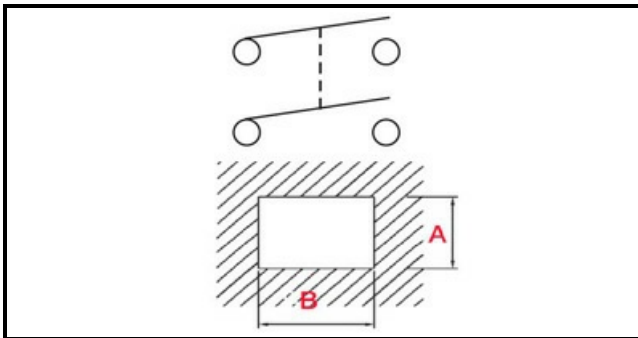

1105224

WHITE BIPOLAR SWITCH

Date: 07-01-2025

Technical data

DEPTH MM	B=28mm
WIDTH MM	A=22mm
NUMBER OF POLES	POLI/POLES=4
NUMBER OF POSITIONS	0-1
COLOR	BIANCO/WHITE
VOLT	230V