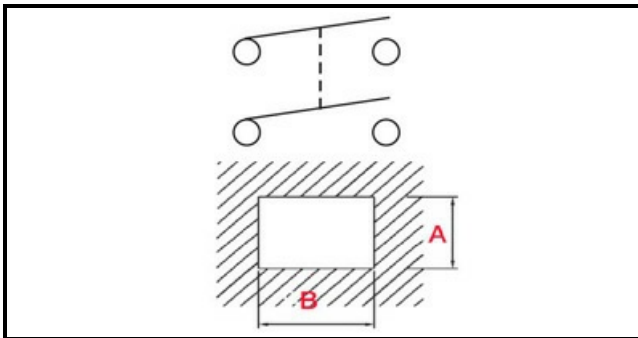

1105224

WHITE BIPOLAR SWITCH

Date: 25-11-2024

Technical data

DEPTH MM	B=28mm
WIDTH MM	A=22mm
NUMBER OF POLES	POLI/POLES=4
NUMBER OF POSITIONS	0-1
COLOR	BIANCO/WHITE
VOLT	230V