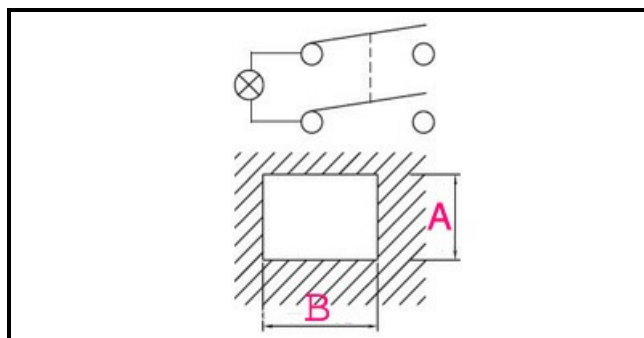

1105246

SWITCH 0/1 ORANGE

Date: 18-04-2025

Technical data

DEPTH MM	B=28mm
WIDTH MM	A=22mm
NUMBER OF POLES	POLI/POLES=4
NUMBER OF POSITIONS	0-1
COLOR	ARANCIO/ORANGE
VOLT	230V