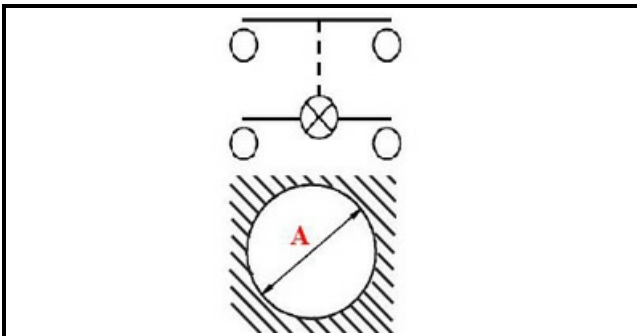

## Technical data

DIAMETER mm	Ø=25mm
NUMBER OF POLES	POLI/POLES=4
NUMBER OF POSITIONS	0-1
COLOR	ARANCIO/ORANGE
VOLT	230V