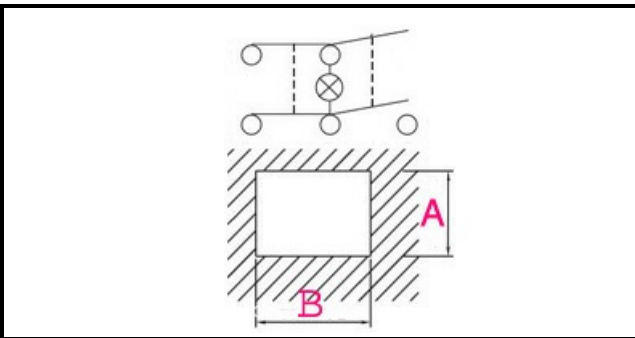

1105345

LUMINOUS SWITCH 5 CONTACTS

Date: 07-01-2025

Technical data

DEPTH MM	B=30mm
WIDTH MM	A=22mm
NUMBER OF POLES	POLI/POLES=5
NUMBER OF POSITIONS	0-1
COLOR	BLU/BLE
VOLT	230V