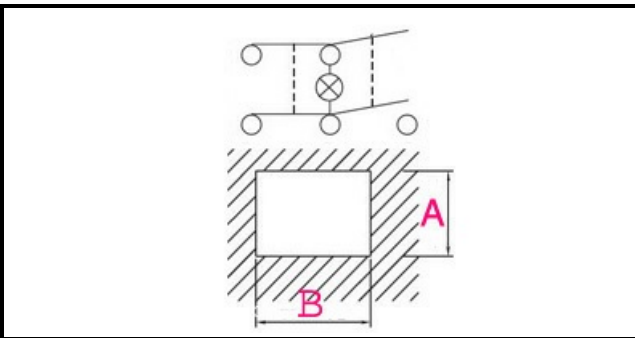

1105345

LUMINOUS SWITCH 5 CONTACTS

Date: 22-11-2024

Technical data

DEPTH MM	B=30mm
WIDTH MM	A=22mm
NUMBER OF POLES	POLI/POLES=5
NUMBER OF POSITIONS	0-1
COLOR	BLU/BLE
VOLT	230V