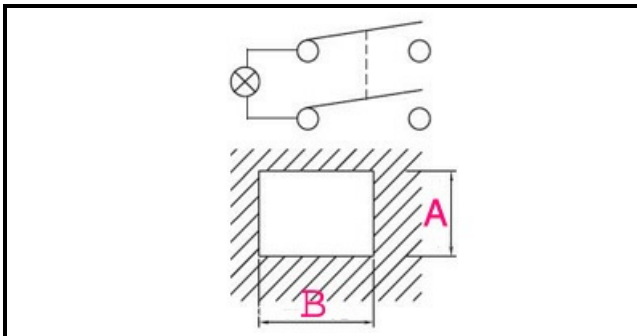

1105459

GENERAL SWITCH ONE OR

Date: 22-11-2024

ORIGINAL
OSP
SPARE PARTS**Technical data**

DEPTH MM	B=20mm
WIDTH MM	A=13mm
NUMBER OF POLES	POLI/POLES=4
NUMBER OF POSITIONS	0-1
COLOR	ROSSO/RED
VOLT	250

Manufacturer code