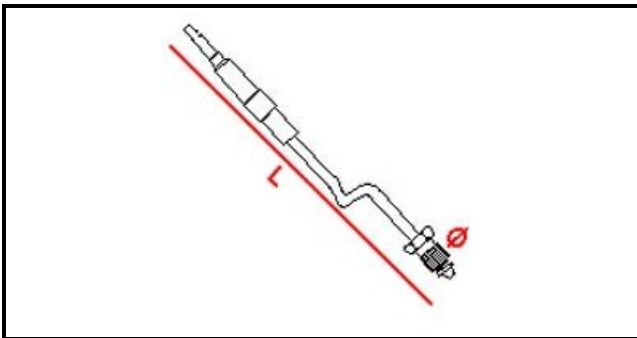

## Technical data

DEPTH MM	L=1200mm
MATERIAL	RAME/COPPER