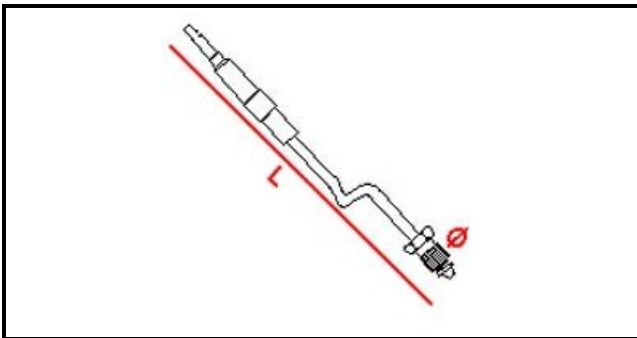

4101021

THERMOCOUPLE 600mm 9X1 THREADED JOINT

Date: 31-01-2025

**Technical data**

| | |
|-----------|-------------|
| DEPTH MM | L=600mm |
| THREAD MA | 9X1 |
| MATERIAL | CAME/COPPER |

Manufacturer code

| |
|-----------------------------------|
| SIT SPA |
| OEM - ALI GROUP SRL A SOCIO UNICO |
| GIGA GRANDI CUCINE SRL |
| SILKO ALI GROUP SRL A SOCIO UNICO |
| OLIS ALI GROUP SRL A SOCIO UNICO |