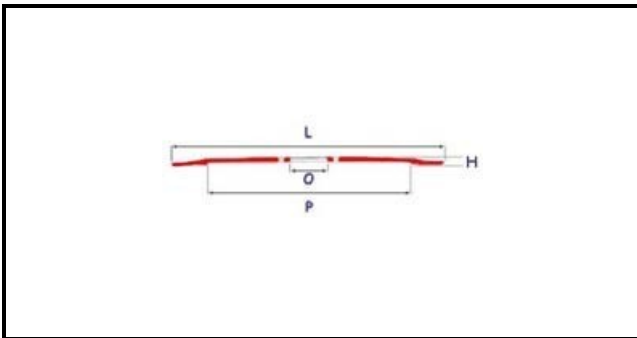

7102046

**BLADE 350 - 40 - 3 - 280 h. 22,5 NS C45**

Date: 22-12-2024

ORIGINAL  
**OSP**  
SPARE PARTS**Technical data**

HEIGHT MM	H=22,5mm
INTERNAL DIAMETER mm	O=40mm
EXTERNAL DIAMETER mm	L=350mm
NUMBER OF HOLES	3 fori/holes
BLADE COVER	P=280mm