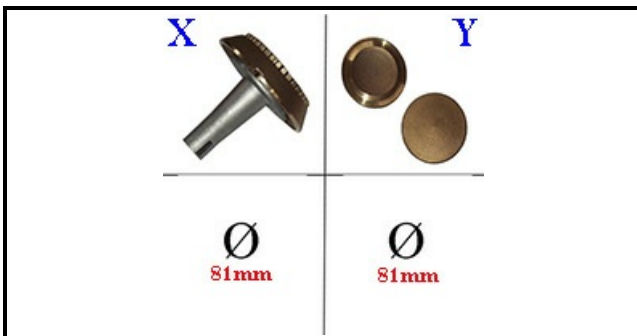

4111087

**INJECTOR REST AL M12 4,0KW**

Date: 27-01-2025

**Technical data**

DIAMETER mm	Ø=81mm
KILOWATT KW	4 KW
BURNER	X=4111086
FLAME SPREADER	Y=4109036