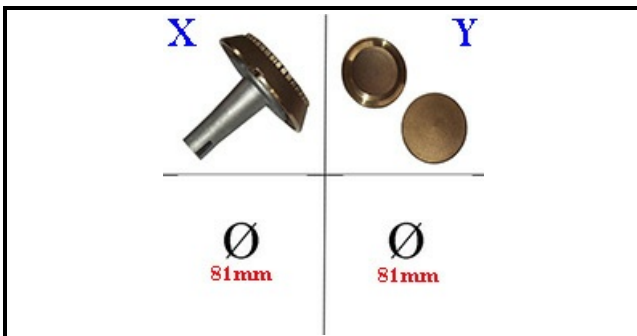

4111087

INJECTOR REST AL M12 4,0KW

Date: 26-12-2024

**Technical data**

DIAMETER mm	Ø=81mm
KILOWATT KW	4 KW
BURNER	X=4111086
FLAME SPREADER	Y=4109036