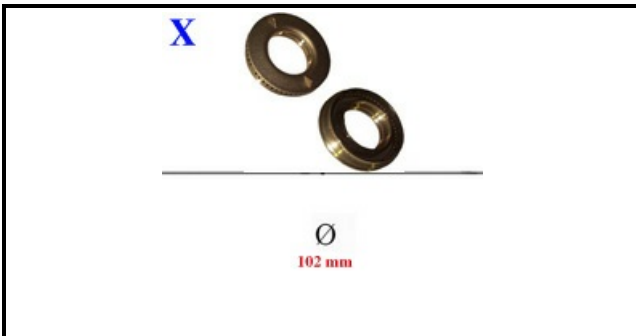

4111102

**BURNER 115 KW 5,5**

Date: 27-02-2025

ORIGINAL  
**OSP**  
SPARE PARTS**Technical data**

DIAMETER mm	Ø=115mm
KILOWATT KW	5,5 KW
FLAME SPREADER	X=4109040

**Manufacturer code**

OFFCAR THE GREAT COOKING S.R.L.