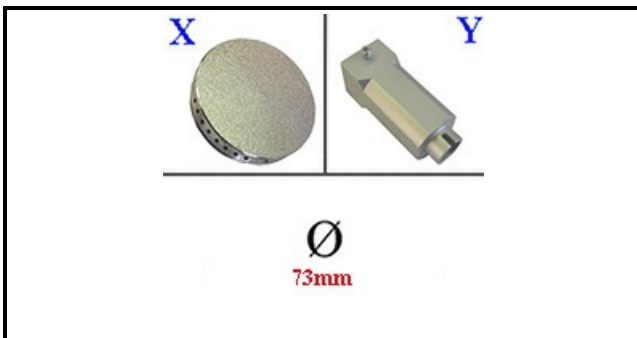

4111156

**BURNER HEAD**

Date: 27-02-2025

ORIGINAL  
**OSP**  
SPARE PARTS**Technical data**

DIAMETER mm	Ø=73mm
KILOWATT KW	3 KW
FLAME SPREADER	X=4109106
AIR REGULATOR	Y=4111186

**Manufacturer code**

LOTUS SPA