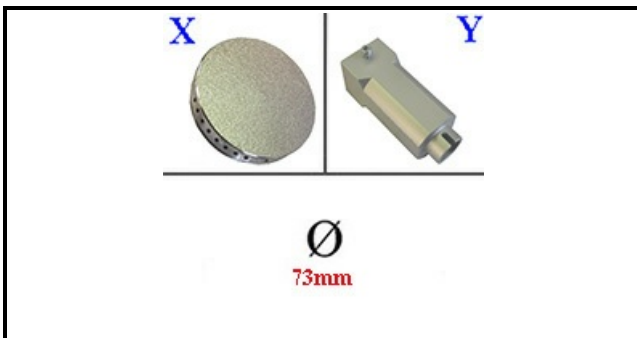

4111156

BURNER HEAD

Date: 06-04-2025

ORIGINAL
OSP
SPARE PARTS

Technical data

DIAMETER mm	Ø=73mm
KILOWATT KW	3 KW
FLAME SPREADER	X=4109106
AIR REGULATOR	Y=4111186

Manufacturer code

LOTUS SPA