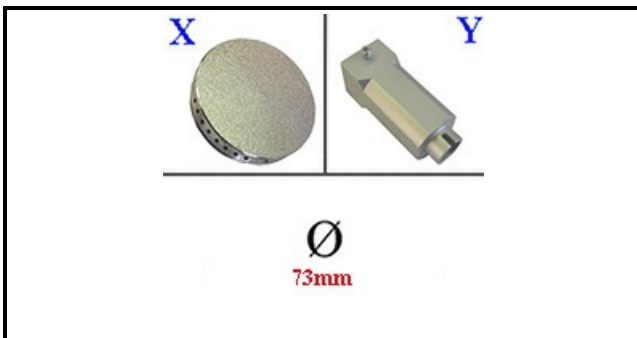

4111156

**BURNER HEAD**

Date: 27-01-2025

ORIGINAL  
**OSP**  
SPARE PARTS**Technical data**

DIAMETER mm	Ø=73mm
KILOWATT KW	3 KW
FLAME SPREADER	X=4109106
AIR REGULATOR	Y=4111186

**Manufacturer code**

LOTUS SPA