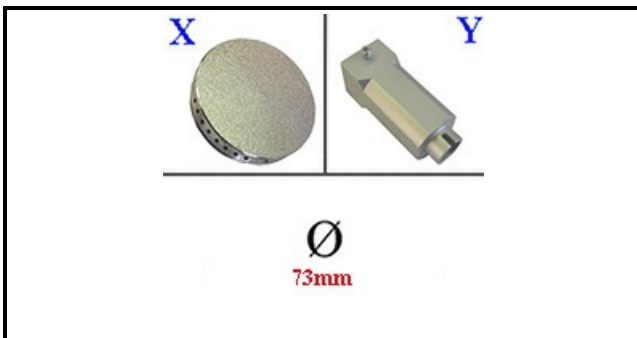

4111156

**BURNER HEAD**

Date: 15-11-2024

ORIGINAL  
**OSP**  
SPARE PARTS**Technical data**

DIAMETER mm	Ø=73mm
KILOWATT KW	3 KW
FLAME SPREADER	X=4109106
AIR REGULATOR	Y=4111186

**Manufacturer code**

LOTUS SPA