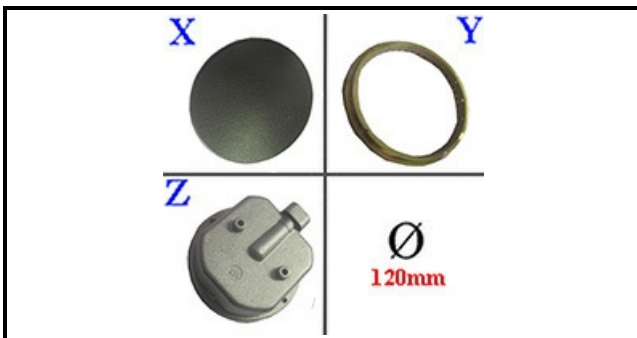

4111163

BURNER HEAD 3,6 KW BERTO'S

Date: 22-12-2024

**ORIGINAL
OSP
SPARE PARTS****Technical data**

DIAMETER mm	Ø=120mm
BURNER	Z=4117941
FLAME SPREADER CROWN	Y=4109097
FLAME SPREADER	X=4109096

Manufacturer code